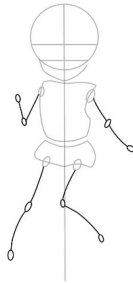

Kunst entsteht aus Grundformen

116

VOLUME 1

A STEP-BY-STEP GUIDE

MOE-STYLE CUTE GIRL

HOW TO DRAW ANIME

01

02

03

VAULTEDITIONS.COM

VOLUME 1

A STEP-BY-STEP GUIDE

04

05

06

07

08

09

10

11

12

HOW TO DRAW ANIME

VAULTEDITIONS.COM