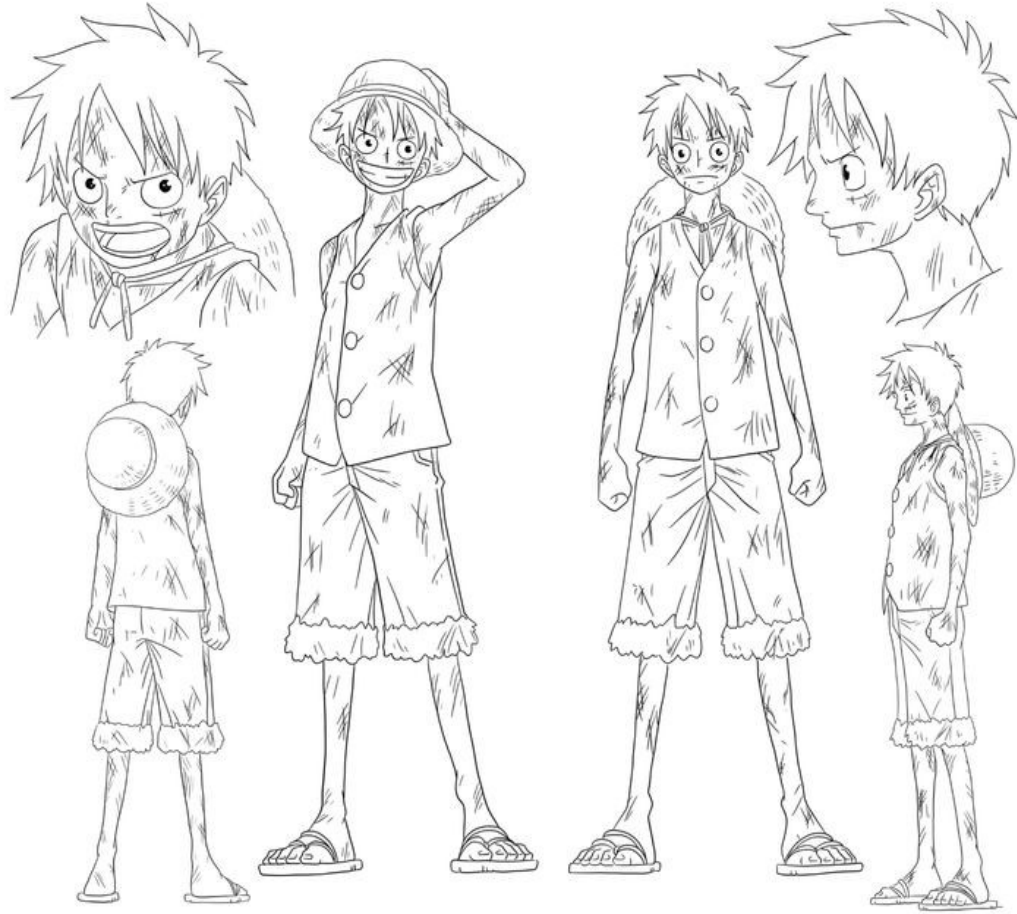

Sketches based on triangles (sharp, nimble, cold)

Sketches based on squares (strong, composed, tough)

Other sketches

Charakterstudie

フリーザ

Charakterstudie

ONEPIECE
ワンピース
ONEPIECE

モンキー・D・ルフィ ⑤
(表情集・ギョウ顔く孔顔)