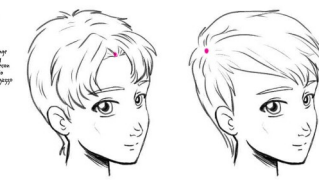

HOW TO DRAW ANIME

Pro Tip: Keep the head large and the eyes oversized to enhance cuteness. Use a playful pose with bent knees and expressive hands to capture the energetic, cheerful Moe style.

01

02

03

VAULTEDITIONS.COM

10

11

12

HOW TO DRAW ANIME

VAULTEDITIONS.COM

Kunst entsteht aus Grundformen

Wie zeichnet man einen Kopf?

Kunst entsteht aus Grundformen

Sketches based on triangles (sharp, nimble, cold)

Sketches based on squares (strong, composed, tough)

Other sketches

Charakterstudie

フリーザ

Charakterstudie

ONEPIECE
ワンピース
ONEPIECE

モンキー・D・ルフィ ⑤
(表情集・ギョウ顔く孔顔)