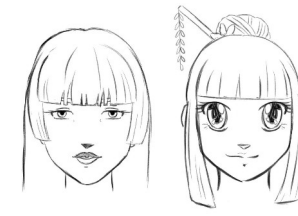

HOW TO DRAW ANIME

Pro Tip: Keep the head large and the eyes oversized to enhance cuteness. Use a playful pose with bent knees and expressive hands to capture the energetic, cheerful Moe style.

01

02

03

VAULTEDITIONS.COM

10

11

12

HOW TO DRAW ANIME

VAULTEDITIONS.COM

Kunst entsteht aus Grundformen

Wie zeichnet man einen Kopf?

Kunst entsteht aus Grundformen

Sketches based on triangles (sharp, nimble, cold)

Sketches based on squares (strong, composed, tough)

Other sketches

Charakterstudie

フリーザ

Charakterstudie

ONEPIECE
ワンピース
ONEPIECE

モンキー・D・ルフィ ⑤
(表情集・ギョウ顔く孔顔)