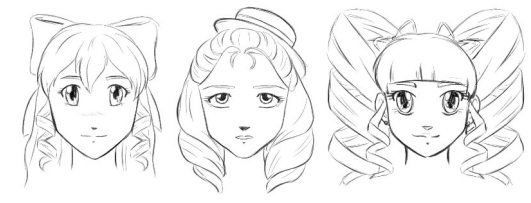

HOW TO DRAW ANIME

Pro Tip: Keep the head large and the eyes oversized to enhance cuteness. Use a playful pose with bent knees and expressive hands to capture the energetic, cheerful Moe style.

01

02

03

VAULTEDITIONS.COM

10

11

12

HOW TO DRAW ANIME

VAULTEDITIONS.COM

Kunst entsteht aus Grundformen

Wie zeichnet man einen Kopf?

Kunst entsteht aus Grundformen

Sketches based on triangles (sharp, nimble, cold)

Sketches based on squares (strong, composed, tough)

Other sketches

Charakterstudie

フリーザ

Charakterstudie

ONEPIECE
ワンピース
ONEPIECE

モンキー・D・ルフィ ⑤
(表情集・ギョウ顔く孔顔)