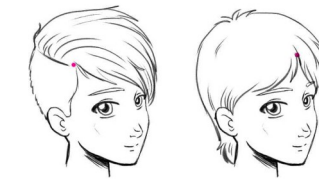

HOW TO DRAW ANIME

Pro Tip: Keep the head large and the eyes oversized to enhance cuteness. Use a playful pose with bent knees and expressive hands to capture the energetic, cheerful Moe style.

01

02

03

VAULTEDITIONS.COM

10

11

12

HOW TO DRAW ANIME

VAULTEDITIONS.COM

Kunst entsteht aus Grundformen

Wie zeichnet man einen Kopf?

Kunst entsteht aus Grundformen

Sketches based on triangles (sharp, nimble, cold)

Sketches based on squares (strong, composed, tough)

Other sketches

Charakterstudie

フリーザ

Charakterstudie

ONEPIECE
ワンピース
ONEPIECE

モンキー・D・ルフィ ⑤
(表情集・ギョウ顔く孔顔)