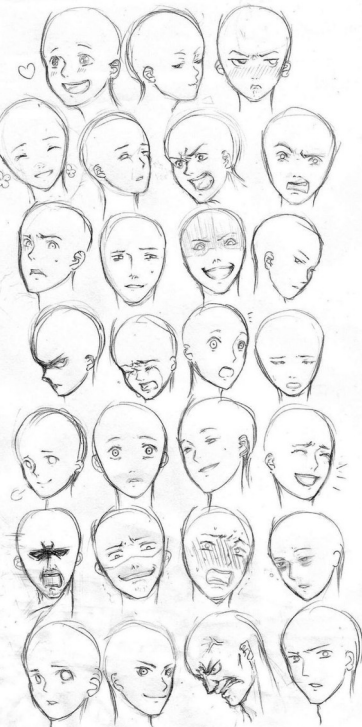

HOW TO DRAW ANIME

Pro Tip: Keep the head large and the eyes oversized to enhance cuteness. Use a playful pose with bent knees and expressive hands to capture the energetic, cheerful Moe style.

01

02

03

VAULTEDITIONS.COM

VOLUME 1

A STEP-BY-STEP GUIDE

04

05

06

07

08

09

10

11

12

HOW TO DRAW ANIME

VAULTEDITIONS.COM

Kunst entsteht aus Grundformen

Wie zeichnet man einen Kopf?

Kunst entsteht aus Grundformen

Sketches based on triangles (sharp, nimble, cold)

Sketches based on squares (strong, composed, tough)

Other sketches

Charakterstudie

フリーザ

Charakterstudie

ONEPIECE
ワンピース
ONEPIECE

モンキー・D・ルフィ ⑤
(表情集・ギョウ顔く孔顔)