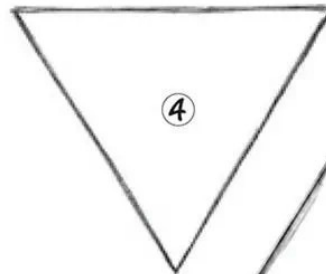

Kunst entsteht aus Grundformen